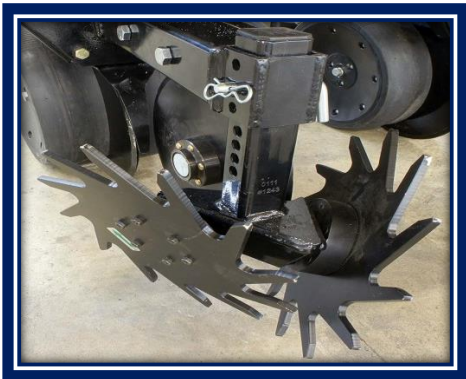

Fertilizer & Drive Options

Large 550 lbs dry fertilizer hoppers or liquid fertilizer tanks up to 500 gal are available and can be driven either by mechanical transmission wheel drive or by hydraulic drive giving you on the go adjustability and control.

AME Toolbars

AME standard 7"x7" toolbars or new T-Bar® design are capable of handling and able to install strip till units in place of planter row units therefore giving you more versatility and choice. Same is true for side dressing, ridging, bedding or other cultivating applications.

OEM Attachments

Wide varieties of OEM row cleaners, no-till coultter blades, fertilizer applicators and other accessories are suitable for our standard 7"x7" toolbars or our new T-Bar® design. Since we follow industry standards, you can mount your attachments to our toolbars or row units.